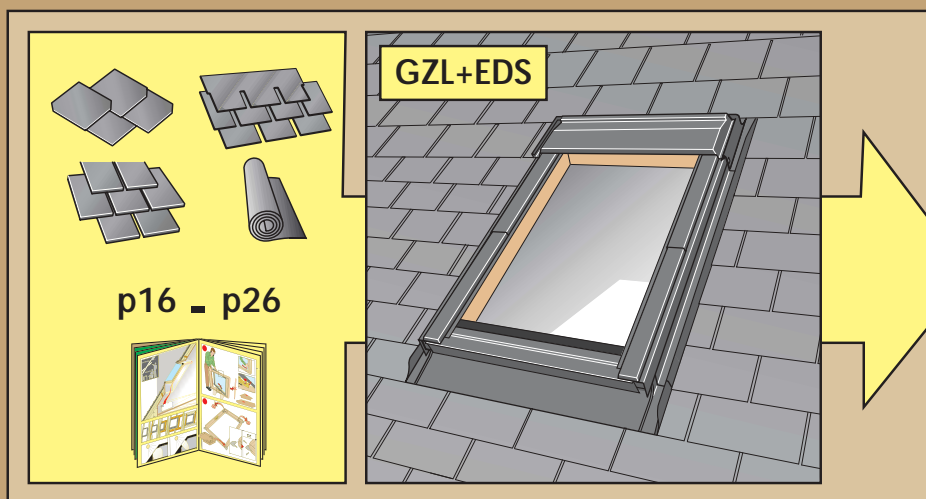

GZL+EDH/EDS

VELUX®