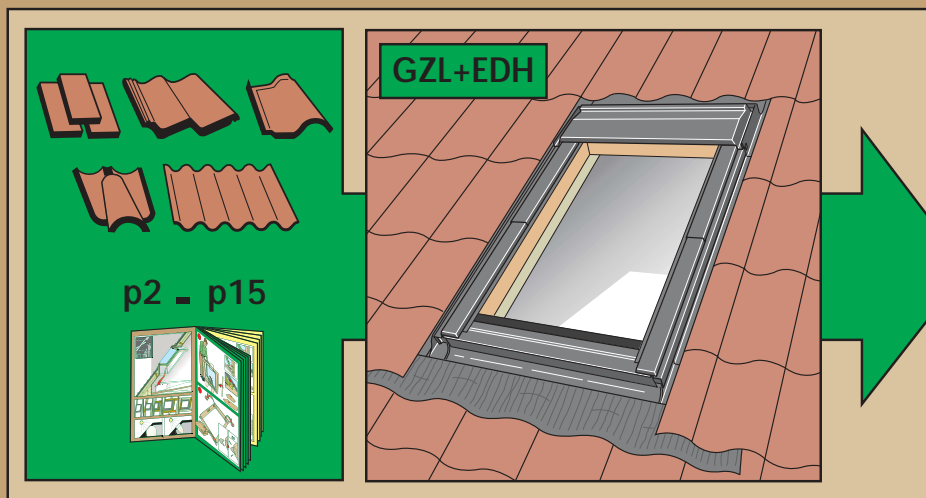

GZL+EDH/EDS

VELUX®